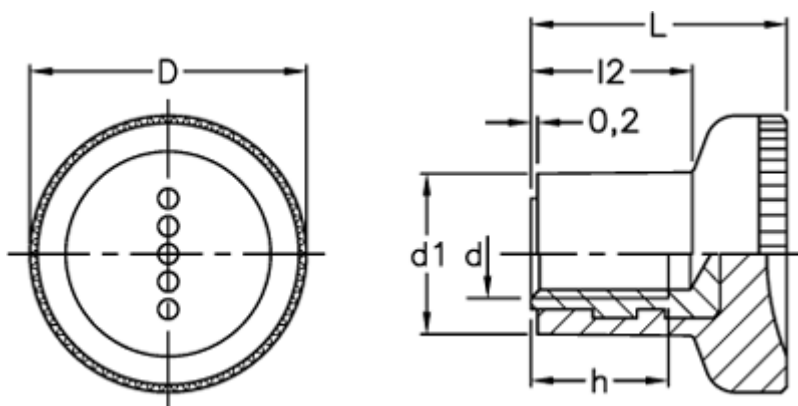

Data Sheet

Article number: 23052421115
Description: E+G Knurled knob
EKK.21-B M4-C5

Measures

D	= 21
d1	= 12.5
d 6H	= M4
h	= 10
L	= 18.0
l2	= 10.5